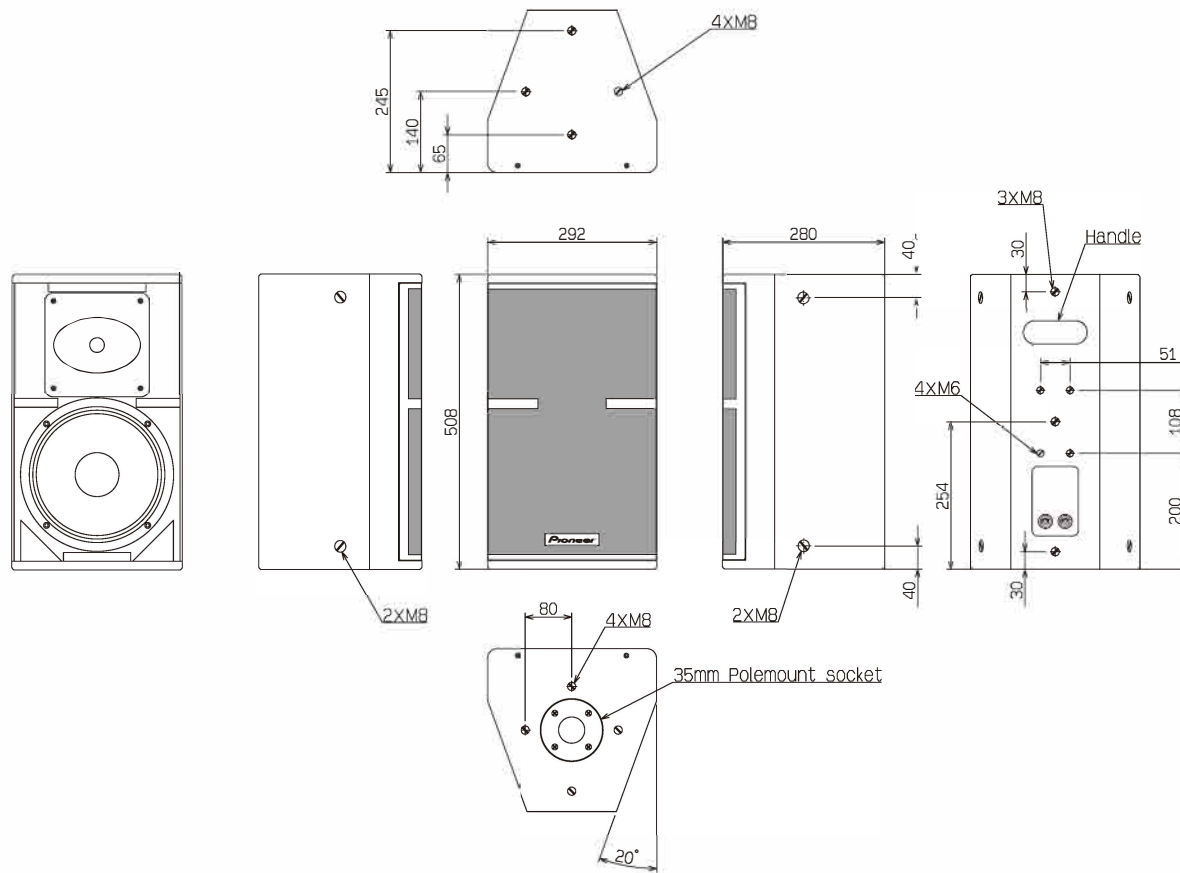

XY-101

TECHNICAL DRAWING

APPLICATION

Clubs / Bars / Hotels / Touring