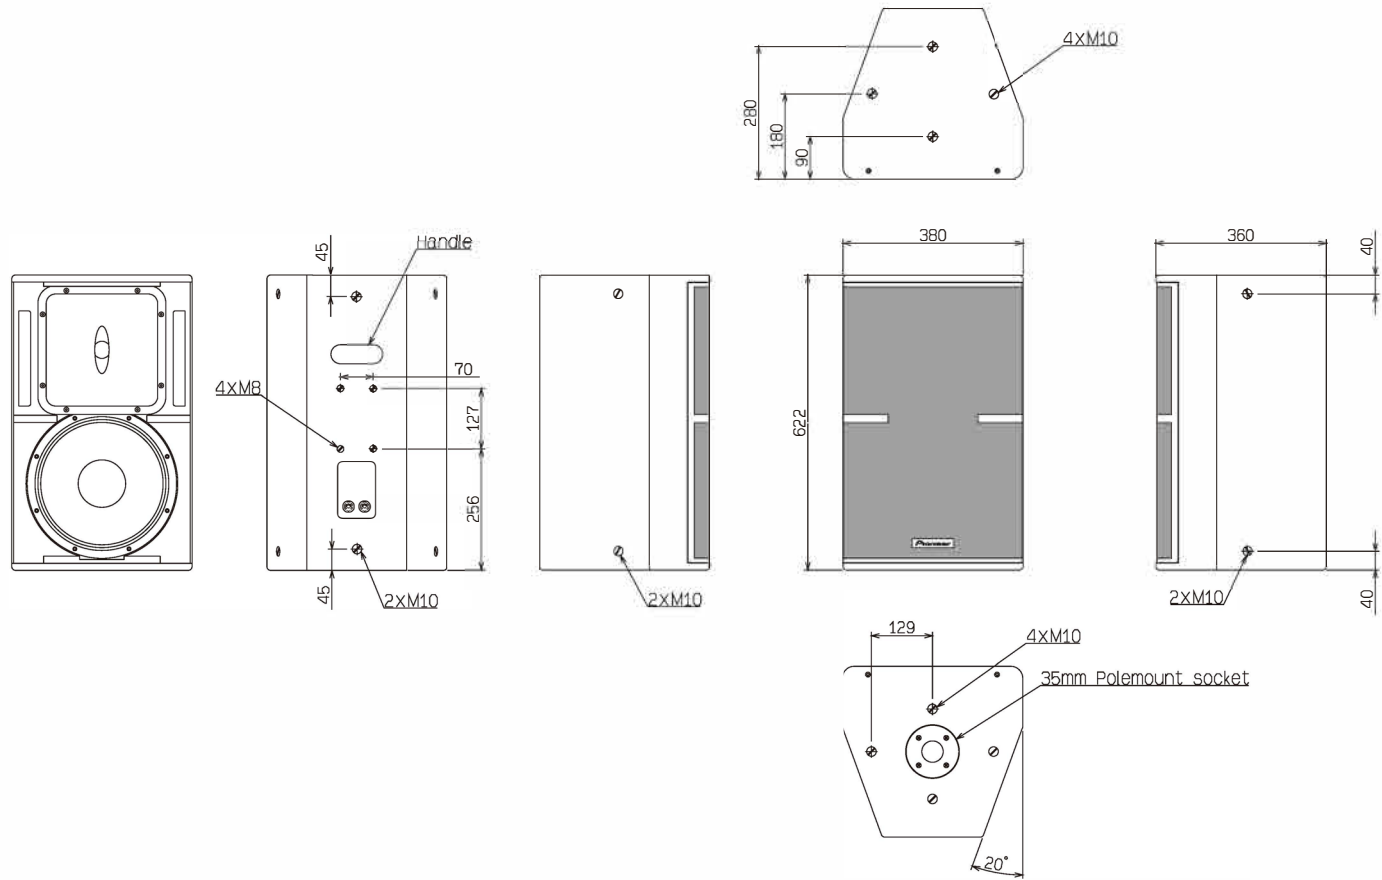

XY-122

TECHNICAL DRAWING

APPLICATION

Clubs / Bars / Hotels / Touring