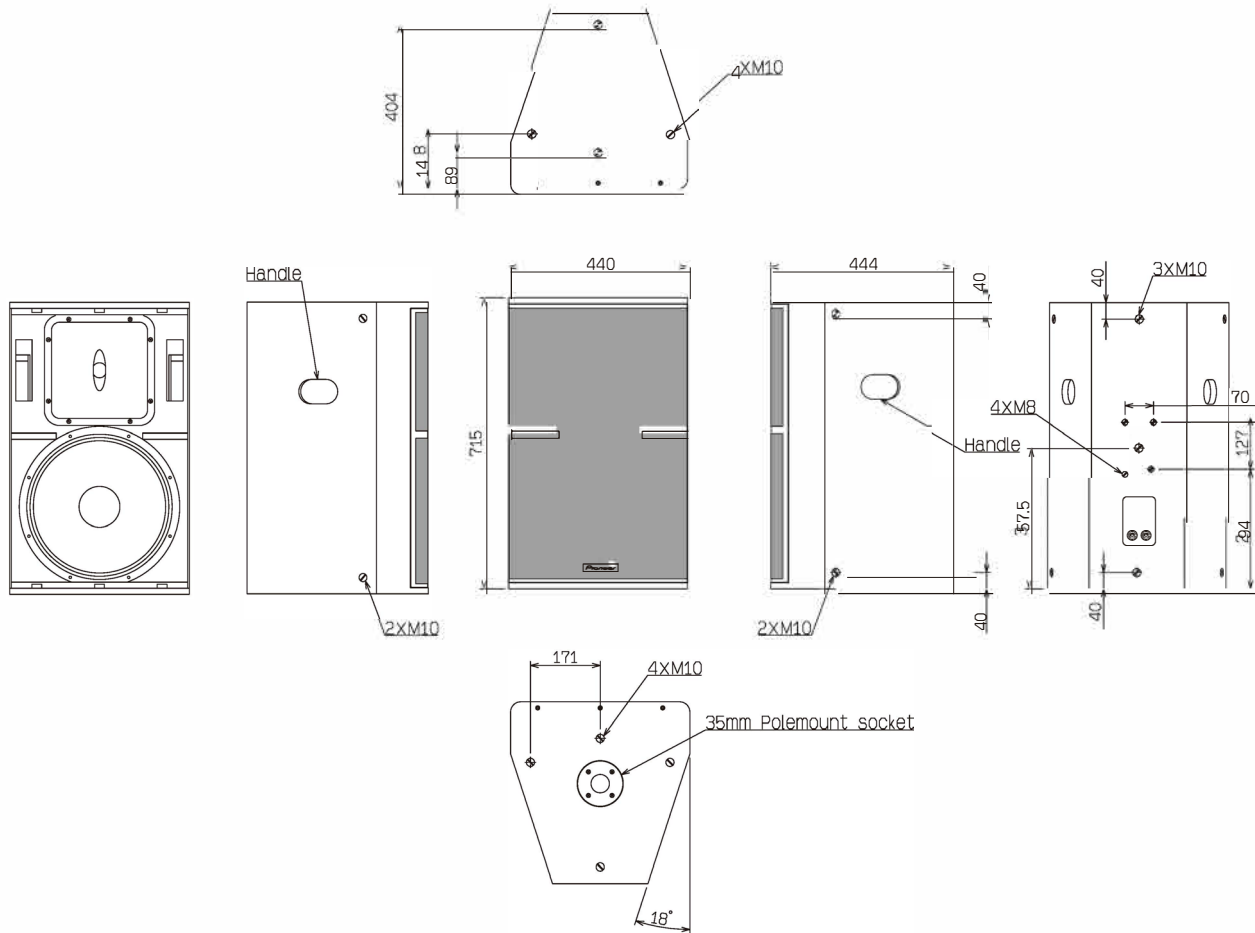

XY-152

TECHNICAL DRAWING

APPLICATION

Clubs / Bars / Hotels / Touring