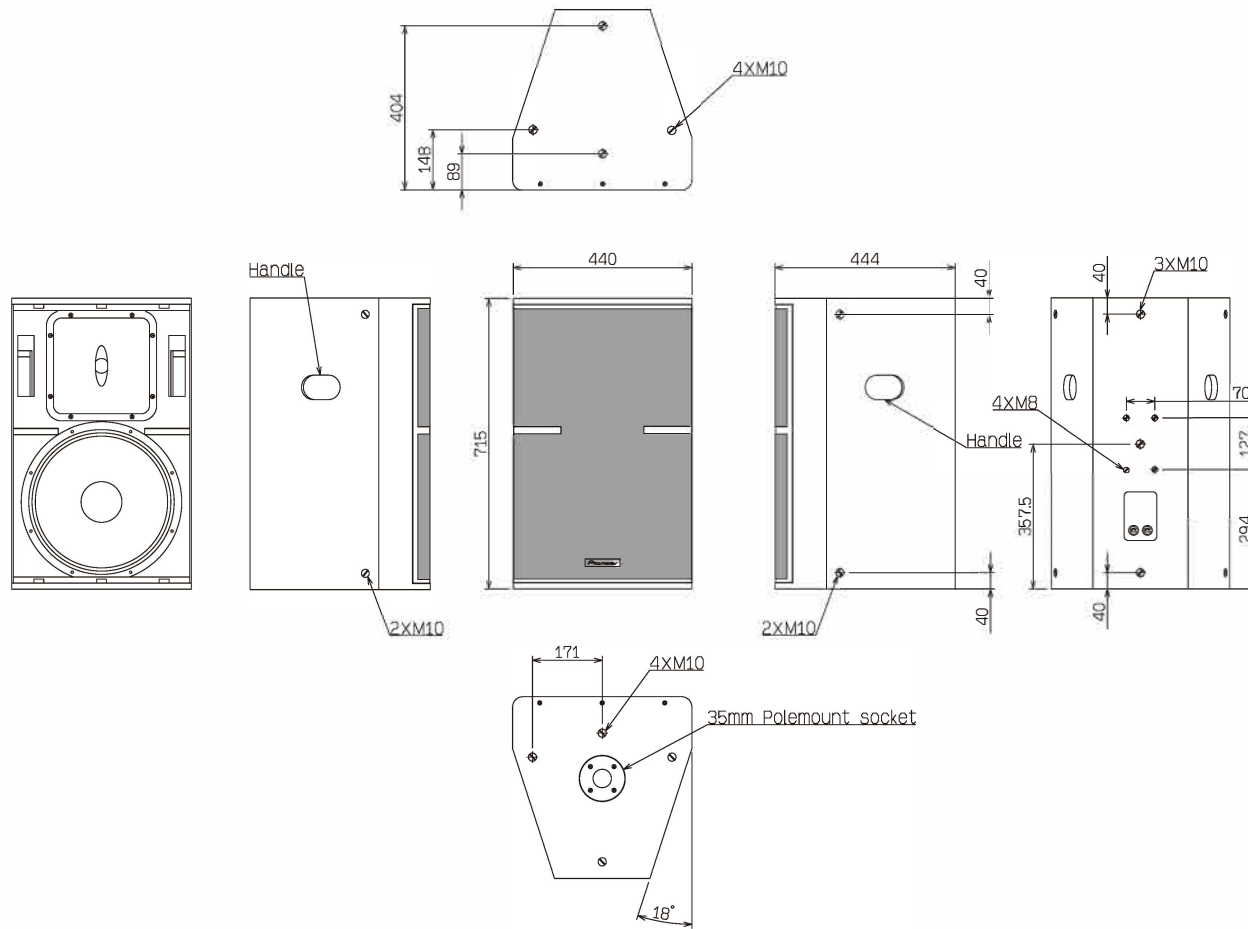

XY-152

TECHNICAL DRAWING

APPLICATION

Clubs / Bars / Hotels / Touring

ACCESSORIES