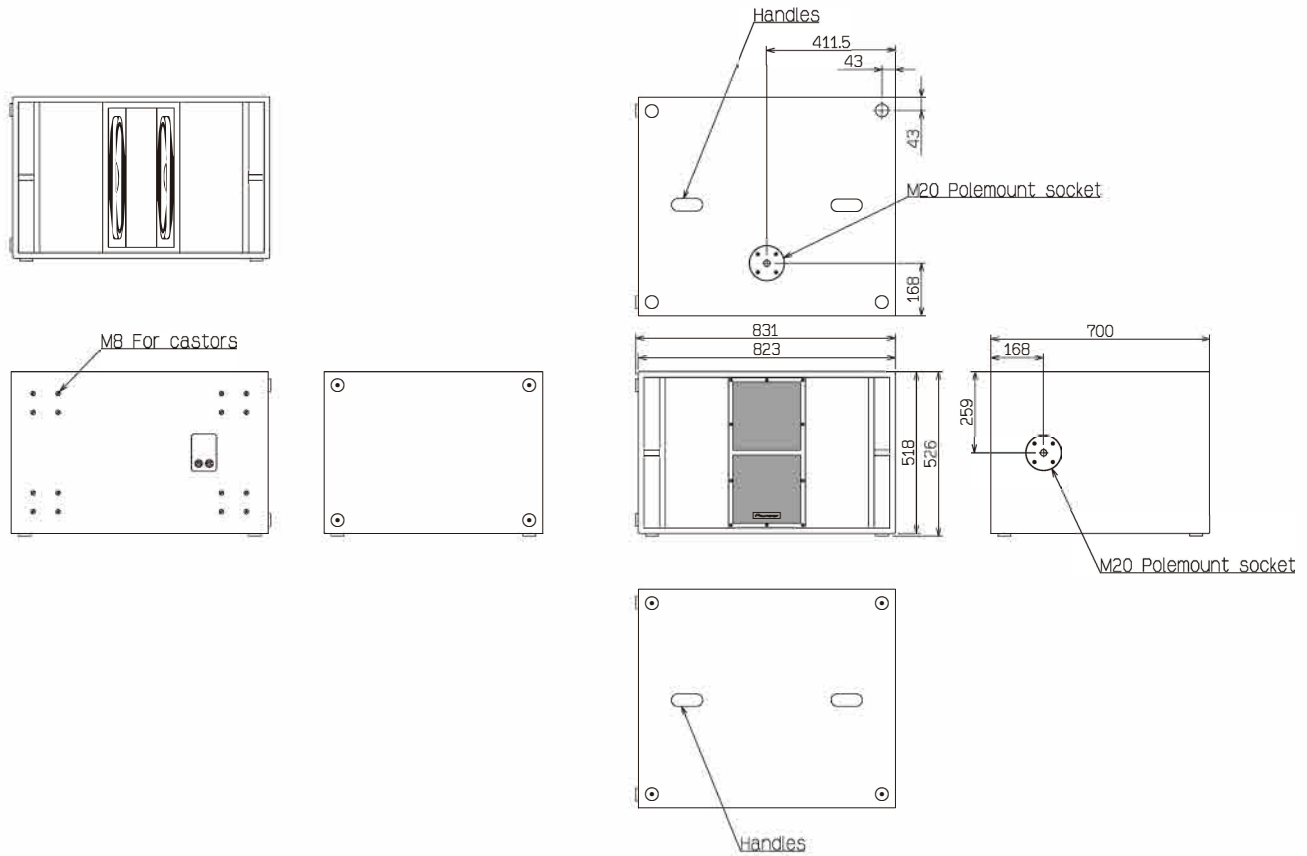

XY-215S

TECHNICAL DRAWING

APPLICATION

Clubs / Bars / Hotels / Touring