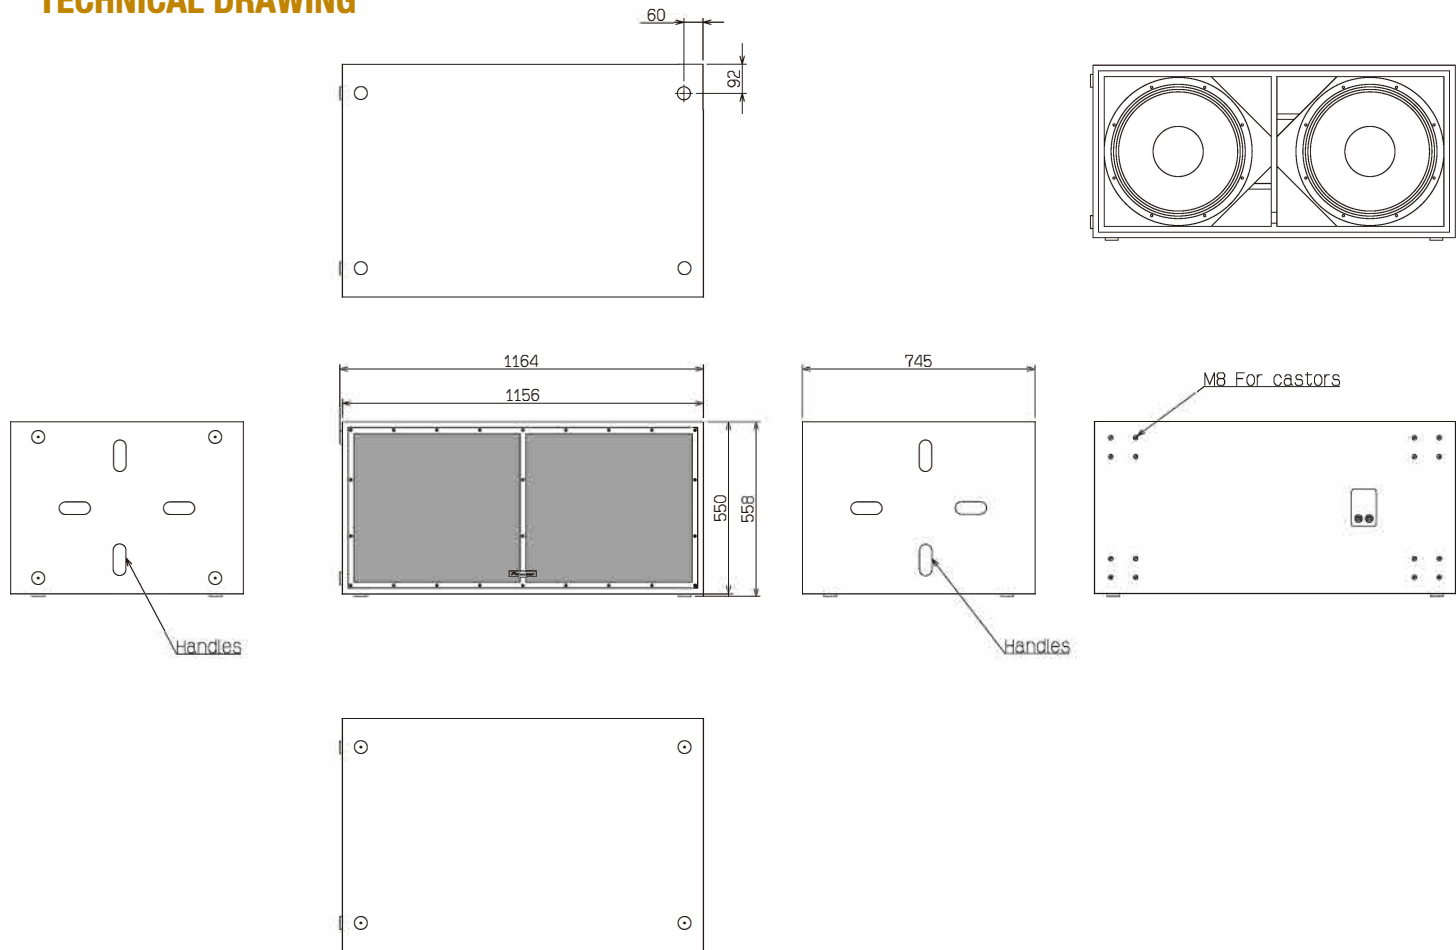

XY-218S

TECHNICAL DRAWING

APPLICATION

Clubs / Bars / Hotels / Touring