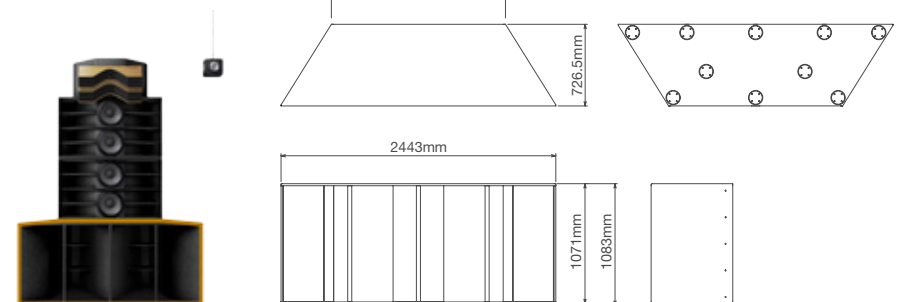

Pioneer

GS-WAVE SERIES

A 3-metre high dancefloor stack with wide dispersion and a high SPL across a broad frequency range; delivers a powerful, warm sound that combines a resonant bass and tight chest kick with crystal clear high frequencies.

WAV-HORN

Large horn extension for WAV-SUB

FEATURES

- Extension for WAV-SUB
- Delivers increased SPL

SPECIFICATION

Enclosure Type	Extended horn for WAV-SUB
Sensitivity (1w/1m)	Increased sensitivity using a pair of WAV-SUB subwoofers (producing an extra 5 dB at 50 Hz)
Dimensions (WxDxH)	2443 x 1083 x 726.5 mm (96.2 x 42.6 x 28.6 inch)
Weight	125 kg (275.6 lb)
Enclosure	18 mm (0.7 inch) birch plywood
Finish	Impact-resistant, black textured polyurethane